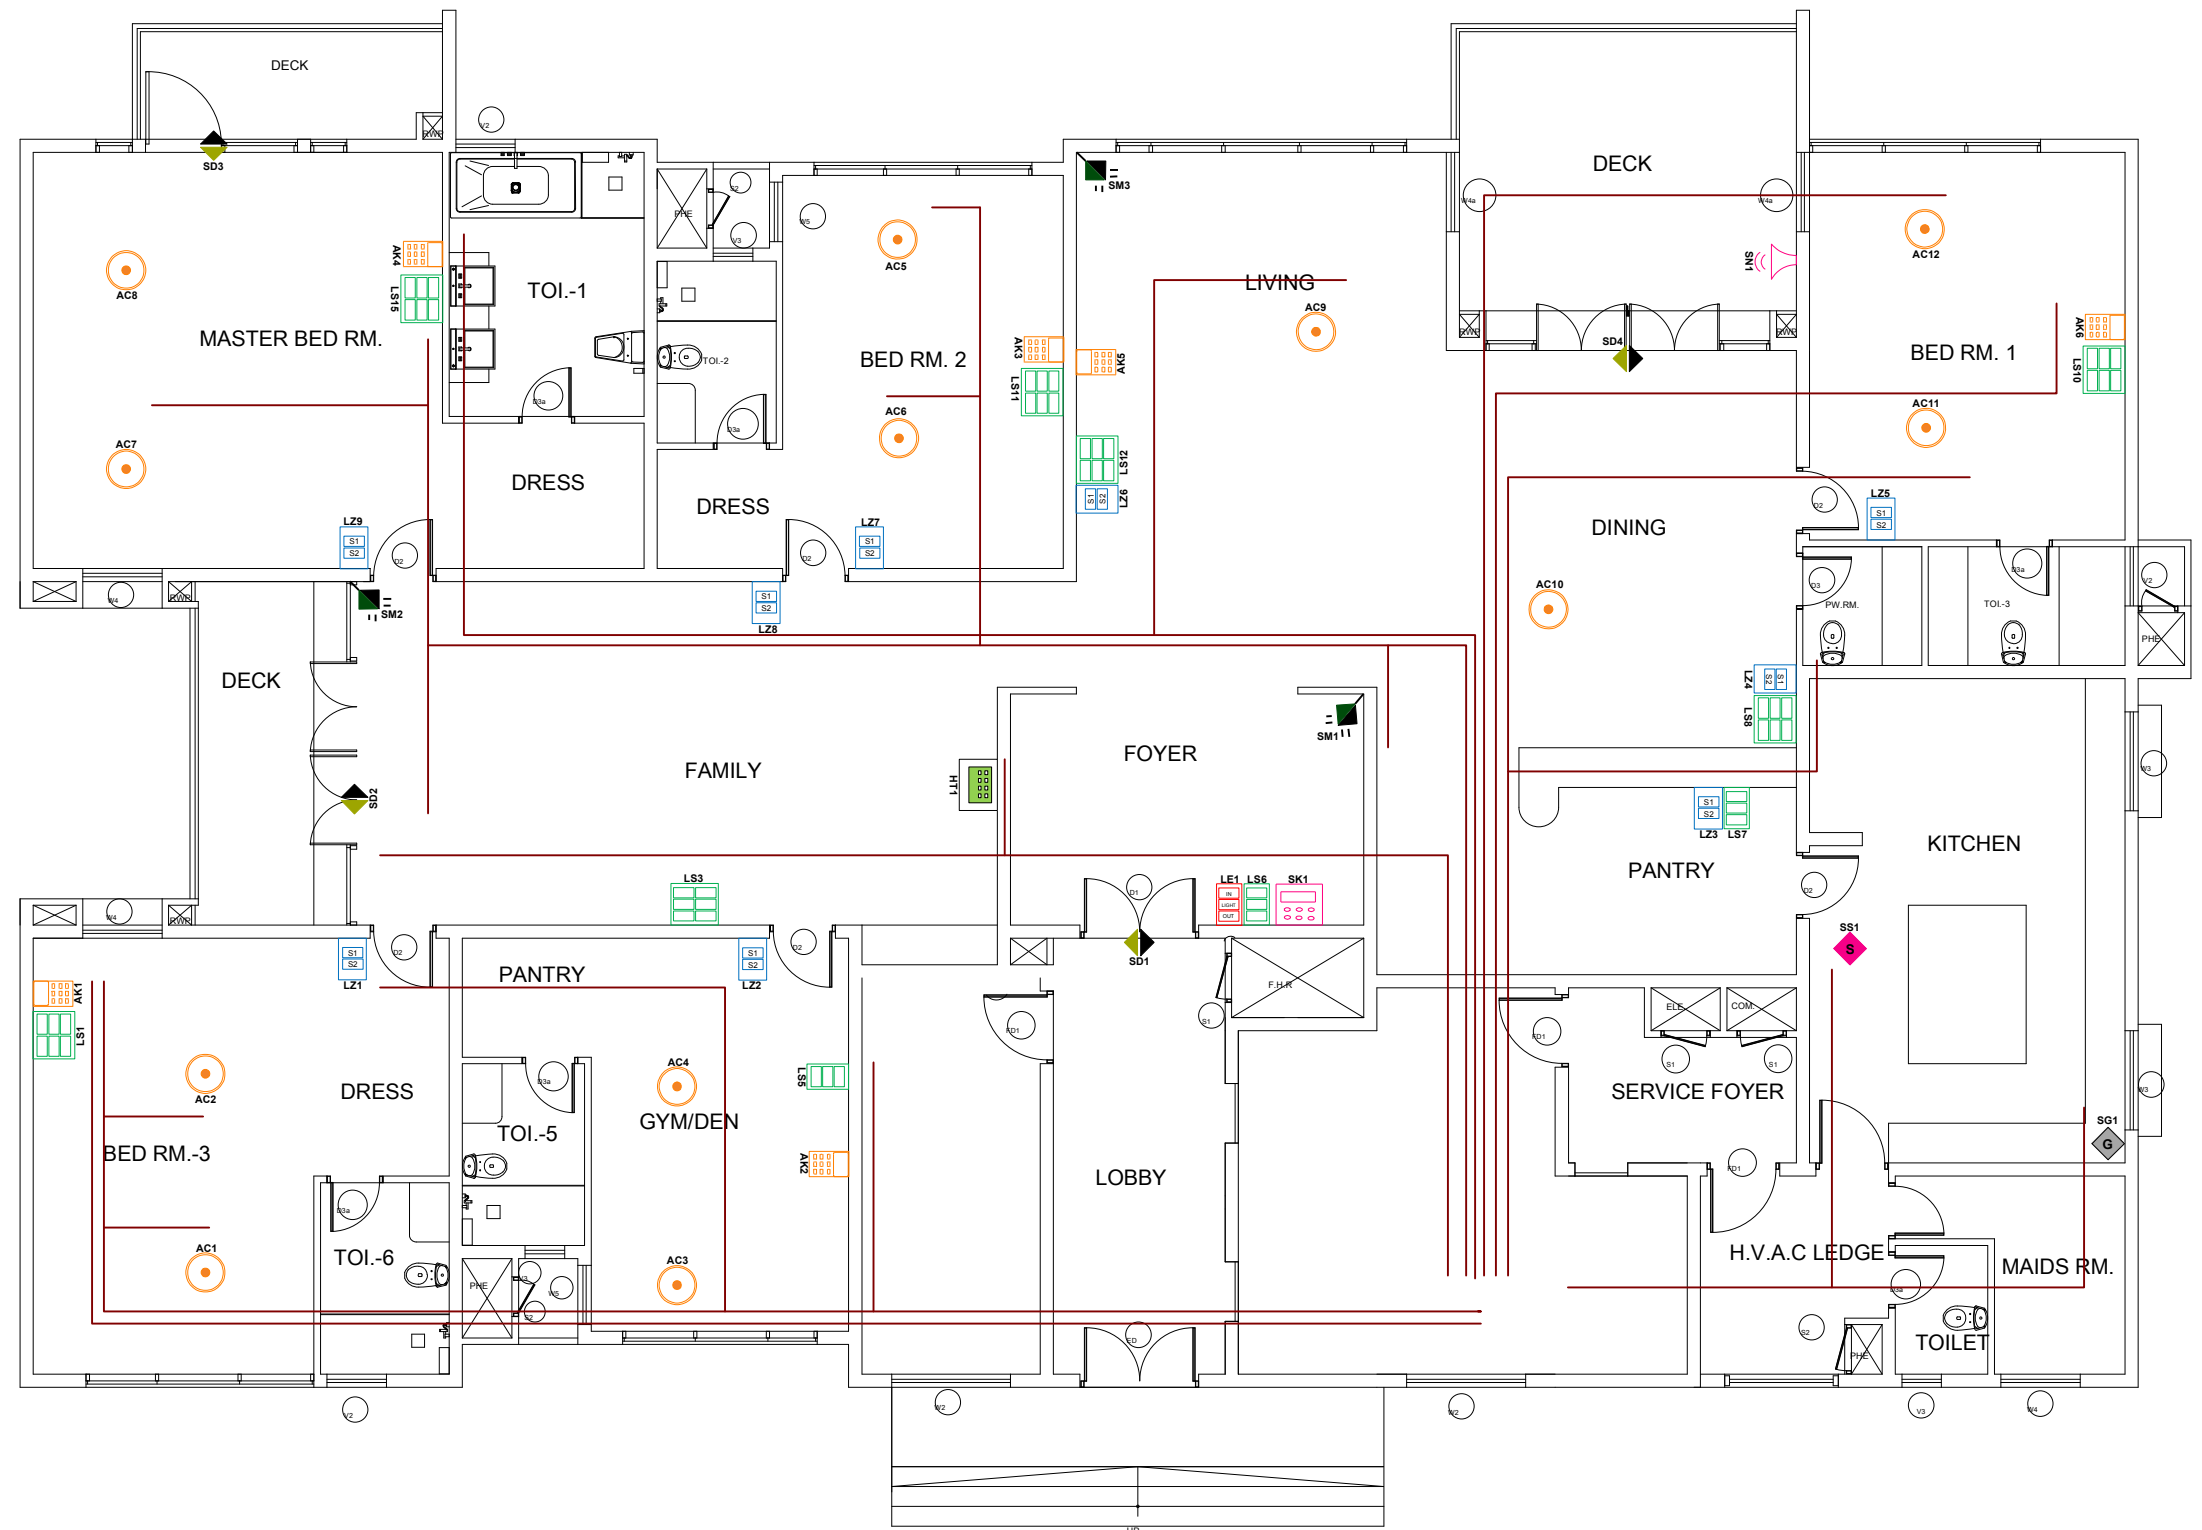

SECURITY

-  DOOR SENSOR
-  GAS LEAK SENSOR
-  SMOKE SENSOR
-  GAS LEAK SENSOR
-  SECURITY KEYPAD
-  SIREN

HOME AUTOMATION

-  OMNI TOUCHSCREEN

MULTI ROOM AUDIO

-  IN-CEILING SPEAKER
-  MUSIC KEYPAD

CONDUIT

-  20 MM DIA CONDUIT

CONDUIT LAYOUT

Note:
Please note that the drawings show features and approximate locations based on our understanding of the project. Actual locations should be verified by the project owner prior to installation. By using our design drawings, the project owner agrees not to hold eLoka responsible for any errors and omissions.