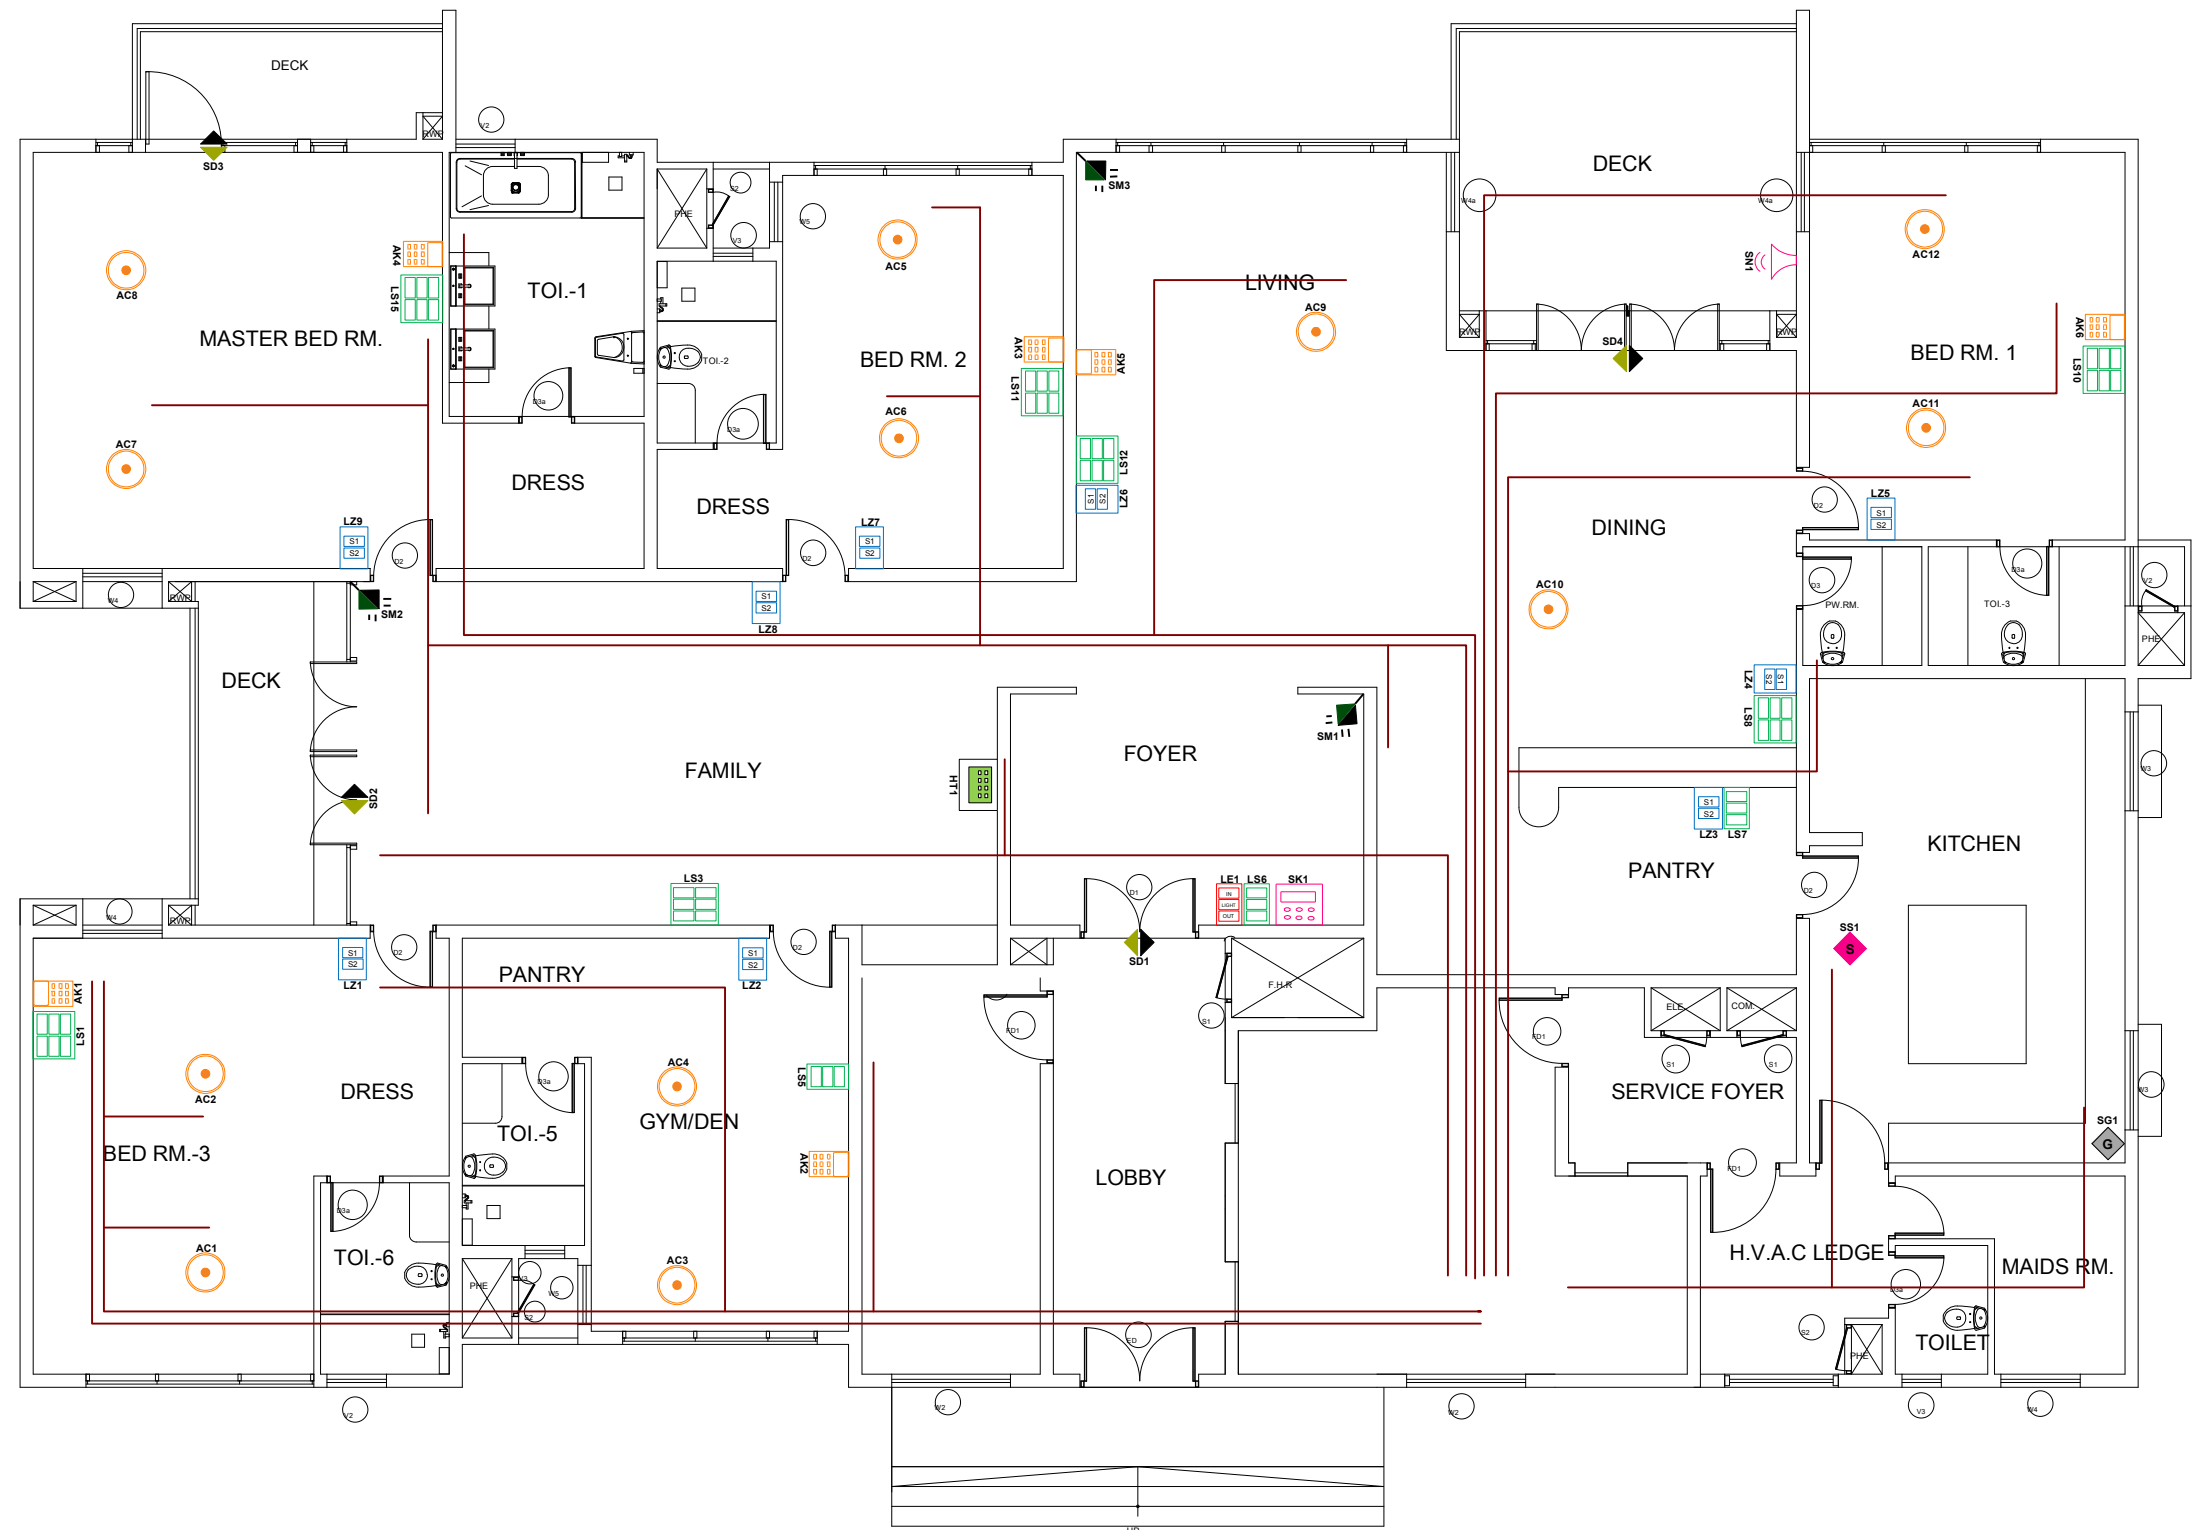

Technology, Entertainment, Security and Convenience Design (Sample)

LIGHTING AUTOMATION

- 3 BUTTON DIMMER / ON/ OFF SWITCH
- 6 BUTTON DIMMER / ON/ OFF SWITCH
- ZONE SCENARIO SWITCH
- ENTRANCE SCENARIO SWITCH

SECURITY

- DOOR SENSOR
- GAS LEAK SENSOR
- SMOKE SENSOR
- GAS LEAK SENSOR
- SECURITY KEYPAD
- SIREN

HOME AUTOMATION

- OMNI TOUCHSCREEN

MULTI ROOM AUDIO

- IN-CEILING SPEAKER
- MUSIC KEYPAD

CONDUIT

- 20 MM DIA CONDUIT

CONDUIT LAYOUT

Note:
Please note that the drawings show features and approximate locations based on our understanding of the project. Actual locations should be verified by the project owner prior to installation. By using our design drawings, the project owner agrees not to hold eLoka responsible for any errors and omissions.

103/1, L.B. Road,
Adyar,
Chennai – 600020
Phone: 044-42116969/96
Website: www.eloka.net
Email: support@eloka.net